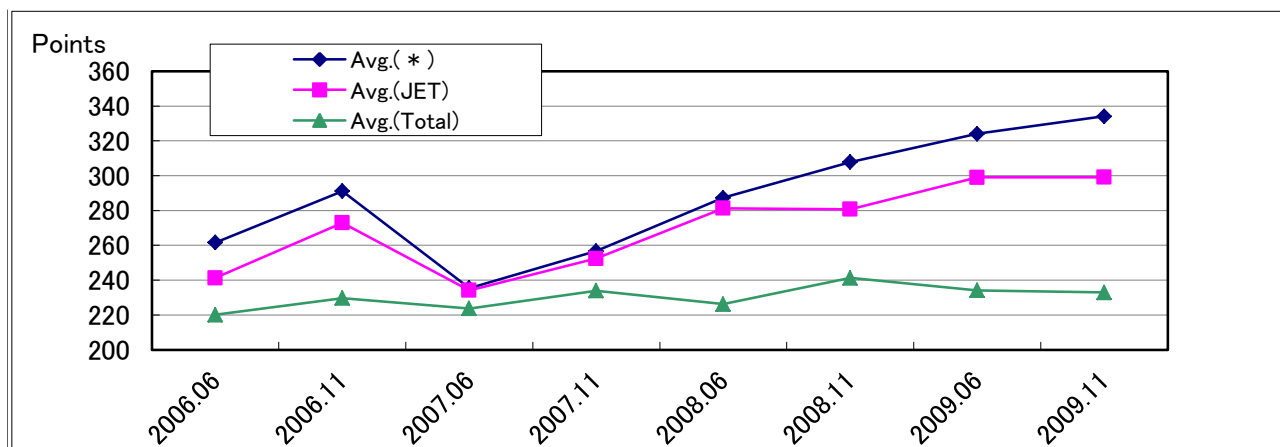

Results of EJU 2006-2009

(The Examination for Japanese University Admission for International Students)

J E T 日本語学校 (JET Academy)

		2006		2007		2008		2009	
		Jun.	Nov.	Jun.	Nov.	Jun.	Nov.	Jun.	Nov.
T O P 10 (J E T)	1	345	370	362	381	382	378	392	393
	2	326	368	345	373	372	376	391	386
	3	323	367	328	361	371	368	390	378
	4	303	362	321	358	356	365	384	368
	5	303	351	315	352	348	364	367	365
	6	302	345	311	351	334	357	354	362
	7	298	344	310	350	334	341	346	360
	8	298	339	310	348	333	334	345	352
	9	280	335	309	348	332	333	343	343
	10	275	325	296	346	328	328	332	341
Avg. (*)		261.6	291.1	235.4	256.7	287.3	307.8	324.1	334.1
Avg. (JET)		241.3	272.9	234.1	252.4	281.3	280.7	299.0	299.1
Avg. (Total)		220.1	229.7	223.7	233.9	226.2	241.3	234.1	232.9

* Average of College Preparation Class's Students in JET

What is EJU ? — The Examination for Japanese University Admission for International Students (EJU) is used to evaluate whether international students who wish to study at the undergraduate level at universities or other such higher educational institutions in Japan possess the Japanese language skills and the basic academic abilities needed to study at those institutions. (The EJU score may also be required for graduate school, for example, graduate school of business administration, Meiji University.)

<http://www.jasso.go.jp/eju/>

Due to the difficulties of every EJU tests, it will be appropriate to examined students' ability by the level instead of the scores. Therefore, from year 2011, the statistics is used to adjust the scores.